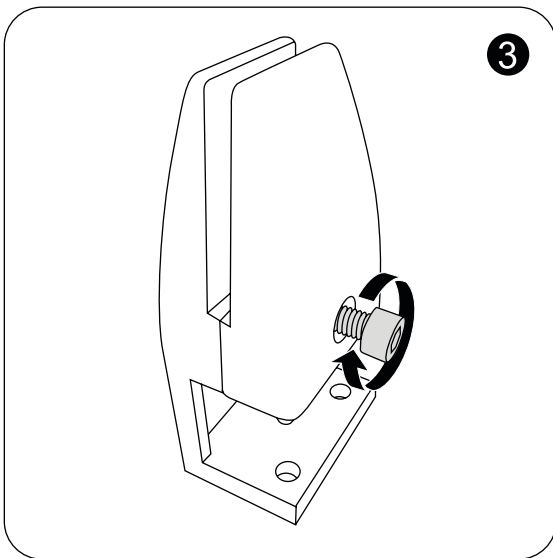

Instruction Manual

Acoustic Panel 92x30cm
Orange

IIOFFAP015OR

iiglo®

All accessories needed.

Assemble the clamp.

Slightly insert the screw into the hole.

Place the screen in the middle of the clamp and tighten the screw. Install the second clamp in the same way.

Attach the panel to the work surface with left screws.