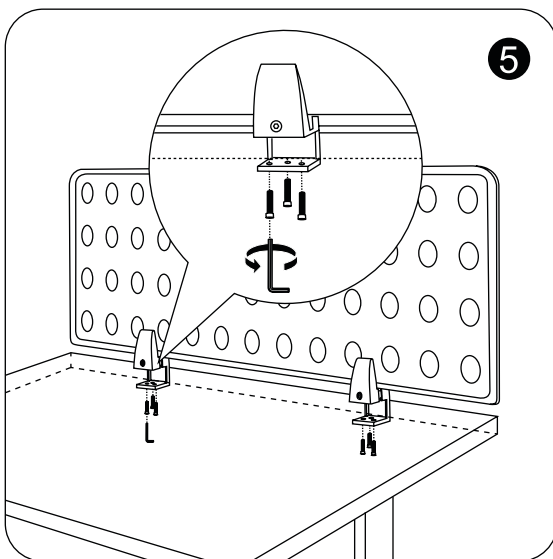

Instruction Manual

Acoustic Panel 92x30cm
Orange

IIOFFAP015OR

iiglo®

All accessories needed.

Assemble the clamp.

Slightly insert the screw into the hole.

Place the screen in the middle of the clamp and tighten the screw. Install the second clamp in the same way.

Attach the panel to the work surface with left screws.