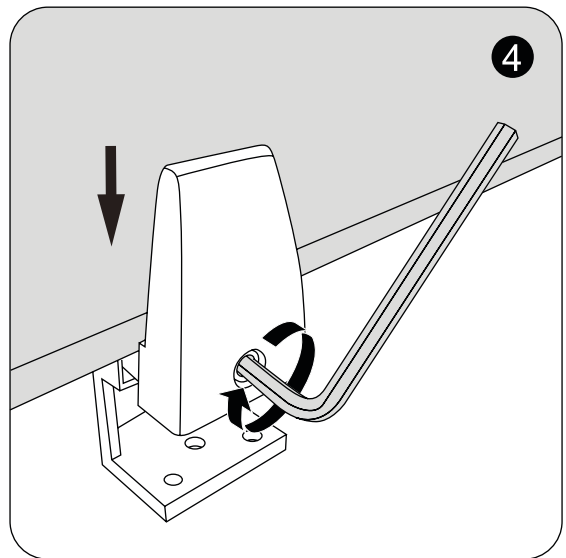

Instruction Manual

Acoustic Panel 92x30cm
Orange

IIOFFAP015OR

iiglo®

All accessories needed.

Assemble the clamp.

Slightly insert the screw into the hole.

Place the screen in the middle of the clamp and tighten the screw. Install the second clamp in the same way.

Attach the panel to the work surface with left screws.