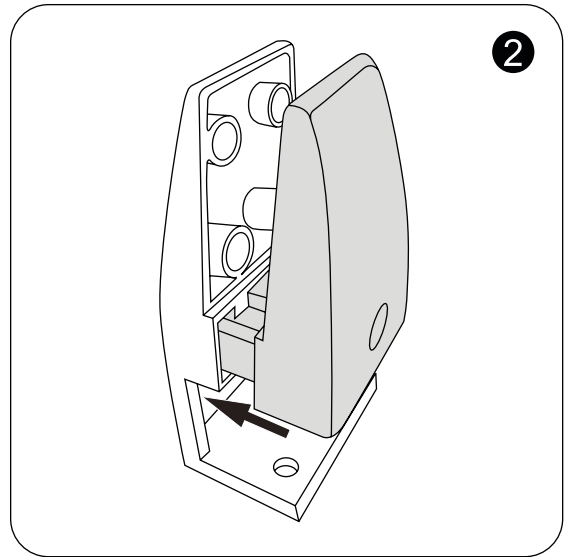

Instruction Manual

Acoustic Panel 92x30cm
Orange

IIOFFAP015OR

iiglo®

All accessories needed.

Assemble the clamp.

Slightly insert the screw into the hole.

Place the screen in the middle of the clamp and tighten the screw. Install the second clamp in the same way.

Attach the panel to the work surface with left screws.