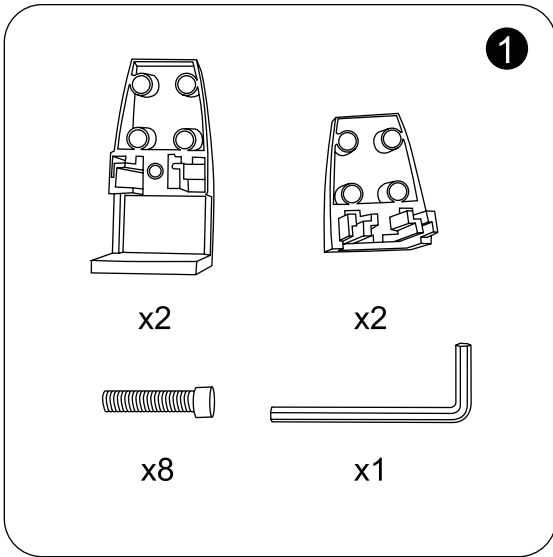

Instruction Manual

Acoustic Panel 92x30cm
Orange

IIOFFAP015OR

iiglo®

All accessories needed.

Assemble the clamp.

Slightly insert the screw into the hole.

Place the screen in the middle of the clamp and tighten the screw. Install the second clamp in the same way.

Attach the panel to the work surface with left screws.